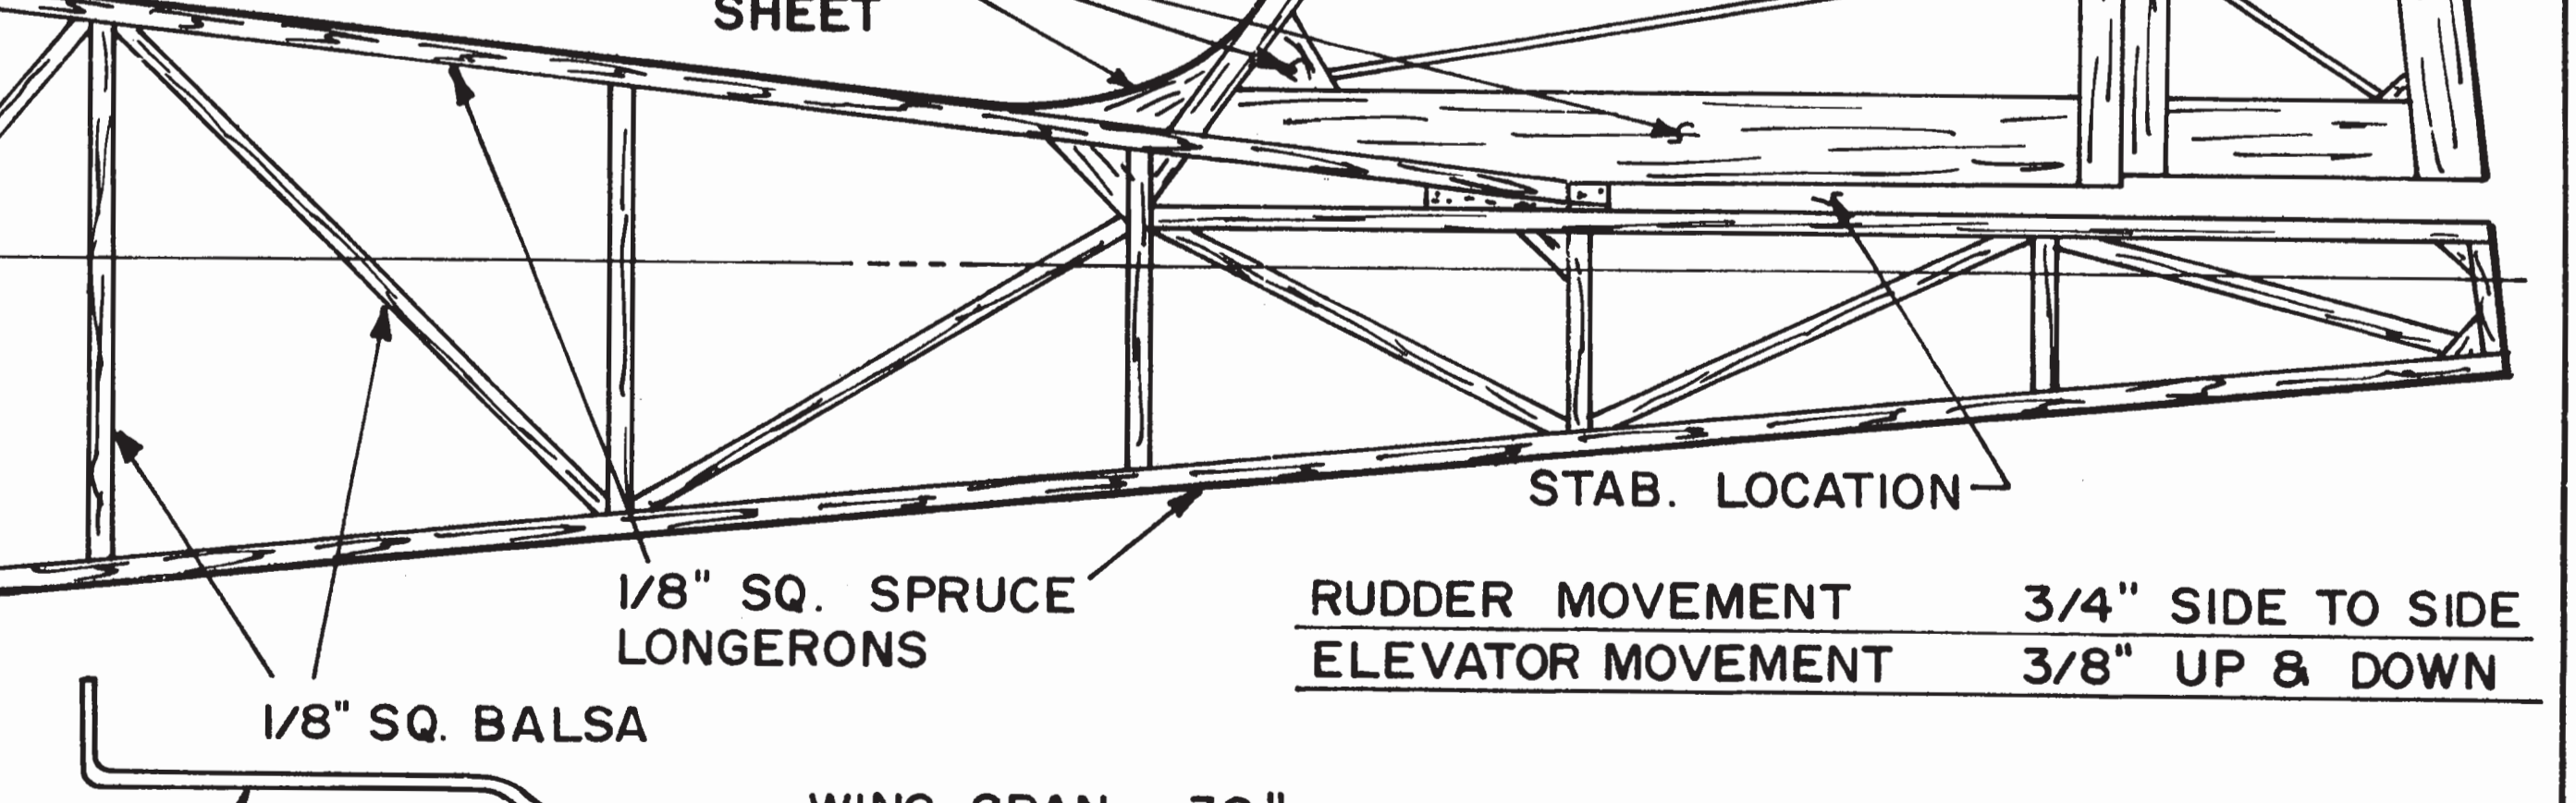

MODEL AIRPLANE NEWS
KADETITO
DESIGNED BY ALEX D. McLEOD
INKED PLAN BY JOE DEMARCO
SHEET 2 OF 2 ALL RIGHTS RESERVED FSP 11941

MODEL AIRPLANE NEWS
KADETITO
DESIGNED BY ALEX D. McLEOD
INKED PLAN BY JOE DEMARCO
WING SPAN 39"
GAS ENGINE .049 - .09
ELEC. MOTOR 035 COBALT
SHEET 1 OF 2 ALL RIGHTS RESERVED FSP 11941