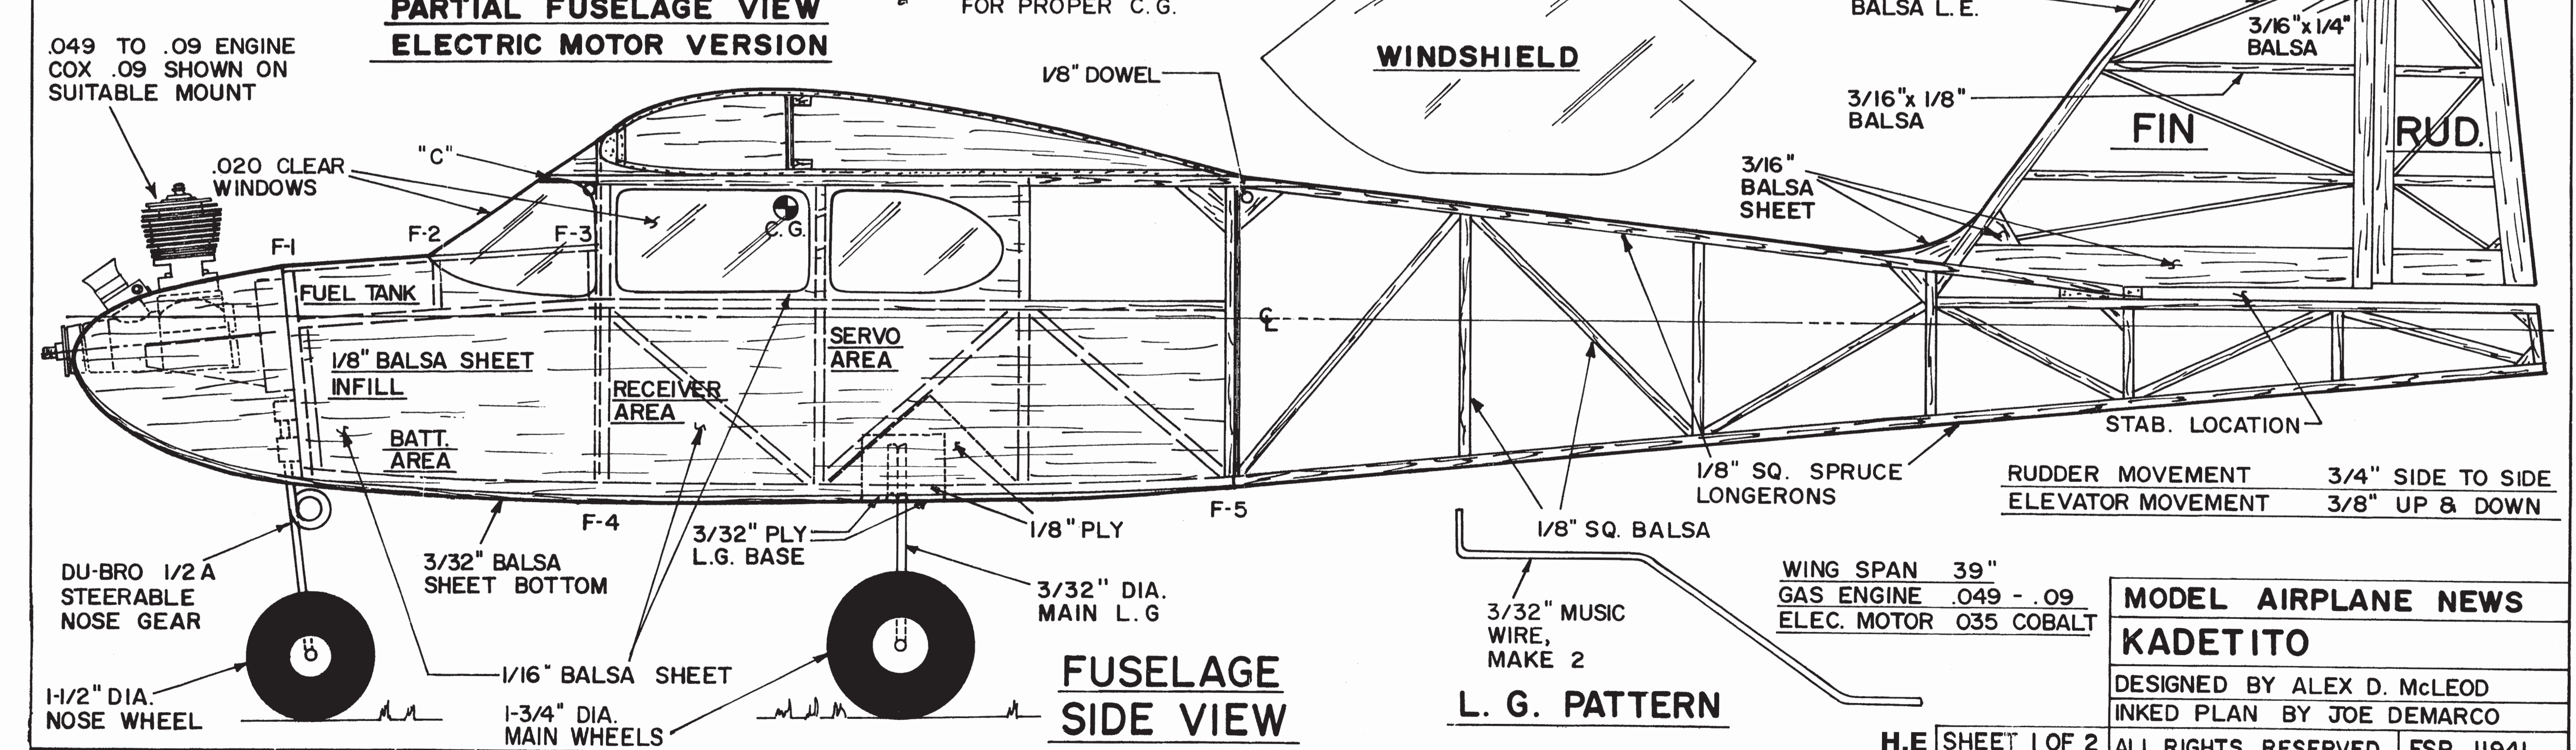

MODEL AIRPLANE NEWS
KADETITO
DESIGNED BY ALEX D. McLEOD
INKED PLAN BY JOE DEMARCO
SHEET 2 OF 2 ALL RIGHTS RESERVED FSP 11941

MODEL AIRPLANE NEWS
KADETITO
DESIGNED BY ALEX D. McLEOD
INKED PLAN BY JOE DEMARCO
WING SPAN 39"
GAS ENGINE .049 - .09
ELEC. MOTOR 035 COBALT
SHEET 1 OF 2 ALL RIGHTS RESERVED FSP 11941