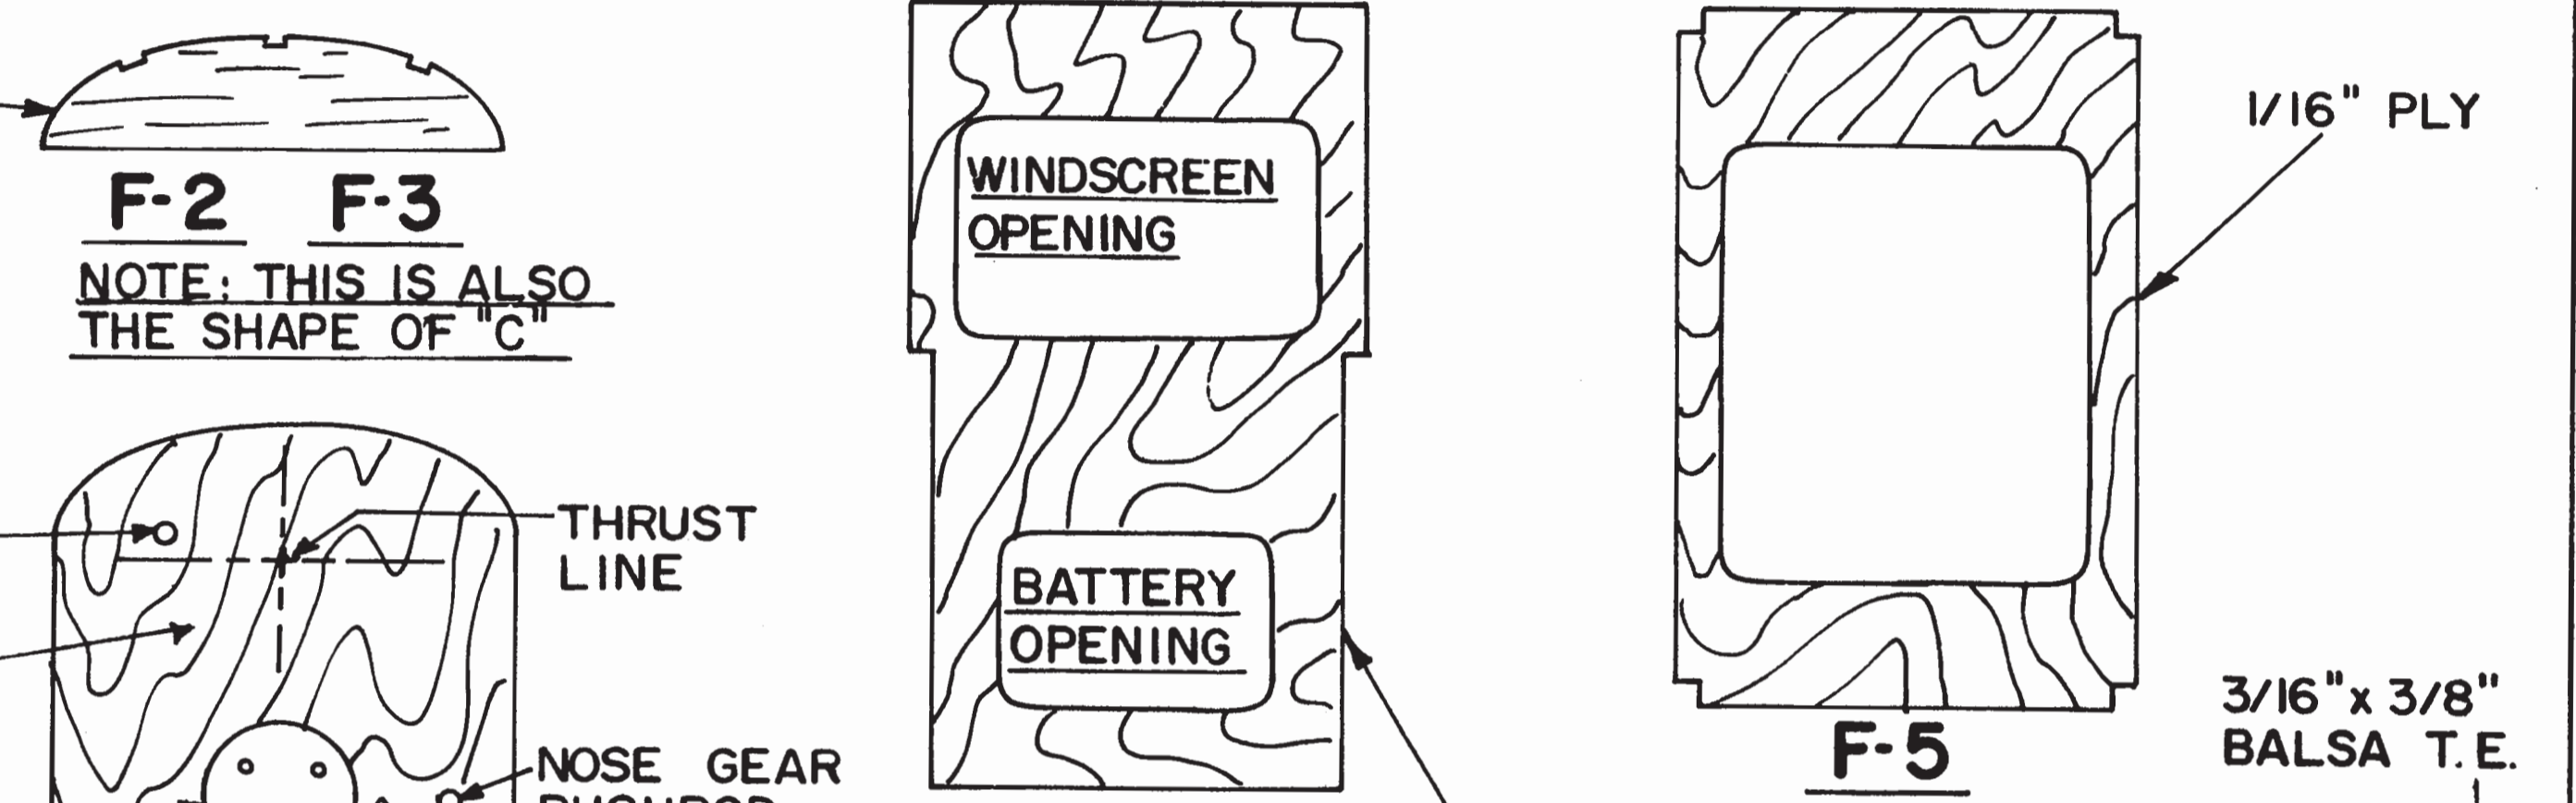

MODEL AIRPLANE NEWS
KADETITO
DESIGNED BY ALEX D. McLEOD
INKED PLAN BY JOE DEMARCO
SHEET 2 OF 2 ALL RIGHTS RESERVED FSP 11941

MODEL AIRPLANE NEWS
KADETITO
DESIGNED BY ALEX D. McLEOD
INKED PLAN BY JOE DEMARCO
WING SPAN 39"
GAS ENGINE .049 - .09
ELEC. MOTOR 035 COBALT
SHEET 1 OF 2 ALL RIGHTS RESERVED FSP 11941