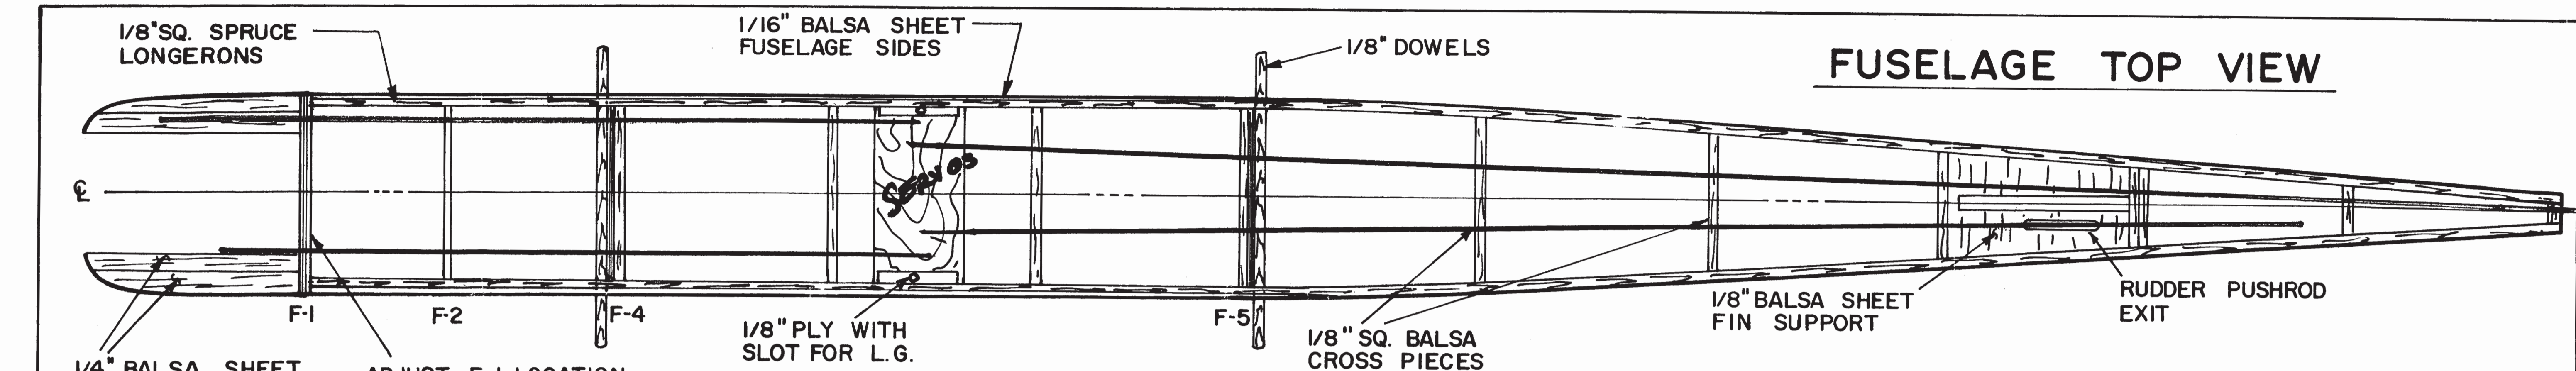

MODEL AIRPLANE NEWS
KADETITO
DESIGNED BY ALEX D. McLEOD
INKED PLAN BY JOE DEMARCO
SHEET 2 OF 2 ALL RIGHTS RESERVED FSP 11941

MODEL AIRPLANE NEWS
KADETITO
DESIGNED BY ALEX D. McLEOD
INKED PLAN BY JOE DEMARCO
WING SPAN 39"
GAS ENGINE .049 - .09
ELEC. MOTOR 035 COBALT
SHEET 1 OF 2 ALL RIGHTS RESERVED FSP 11941