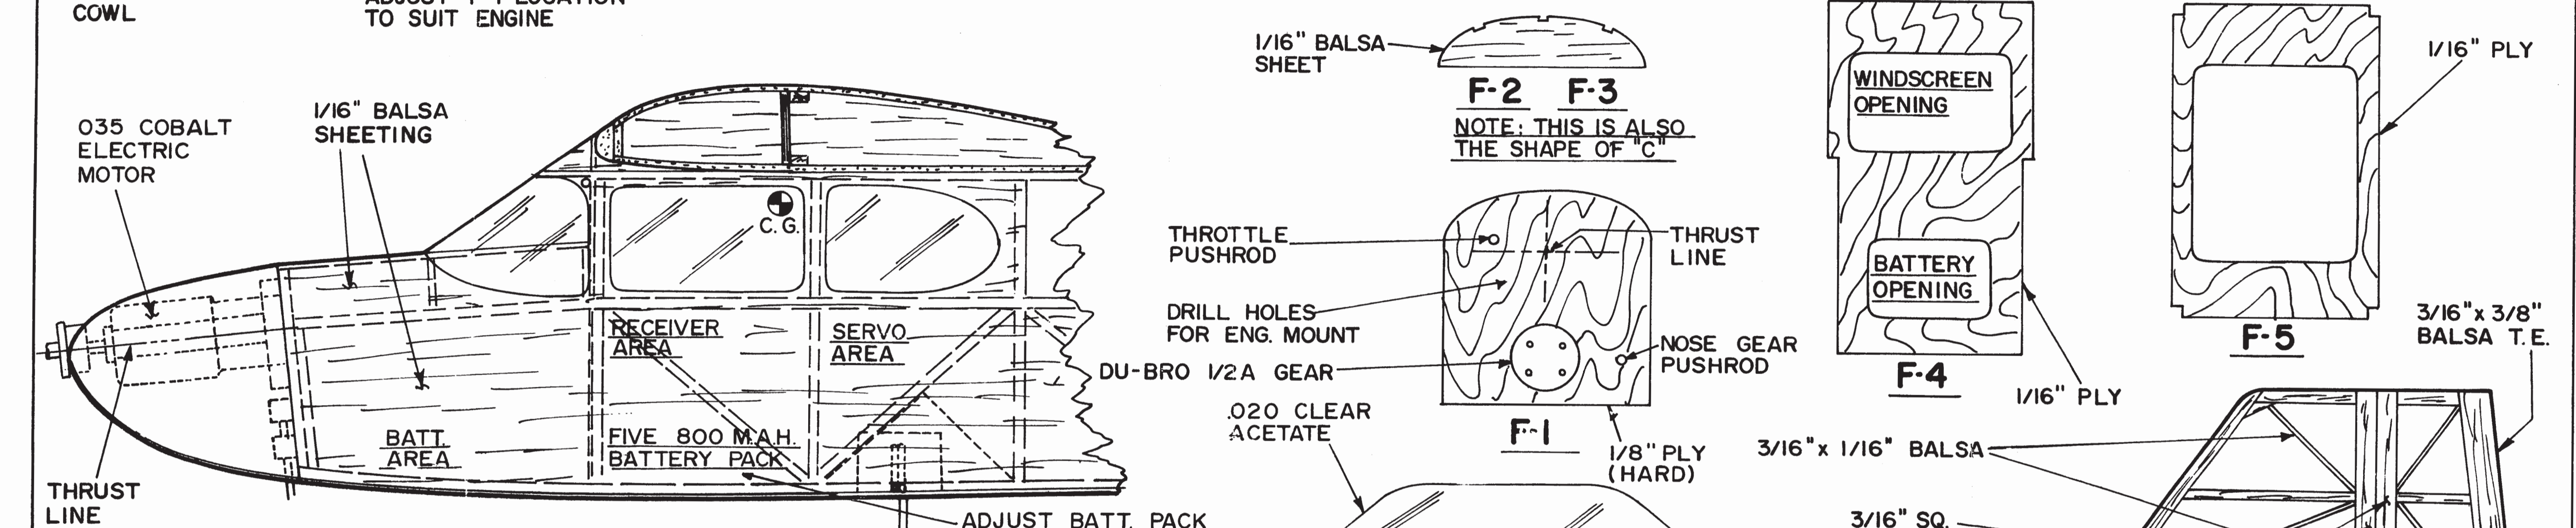

MODEL AIRPLANE NEWS
KADETITO
DESIGNED BY ALEX D. McLEOD
INKED PLAN BY JOE DEMARCO
SHEET 2 OF 2 ALL RIGHTS RESERVED FSP 11941

MODEL AIRPLANE NEWS
KADETITO
DESIGNED BY ALEX D. McLEOD
INKED PLAN BY JOE DEMARCO
WING SPAN 39"
GAS ENGINE .049 - .09
ELEC. MOTOR 035 COBALT
SHEET 1 OF 2 ALL RIGHTS RESERVED FSP 11941