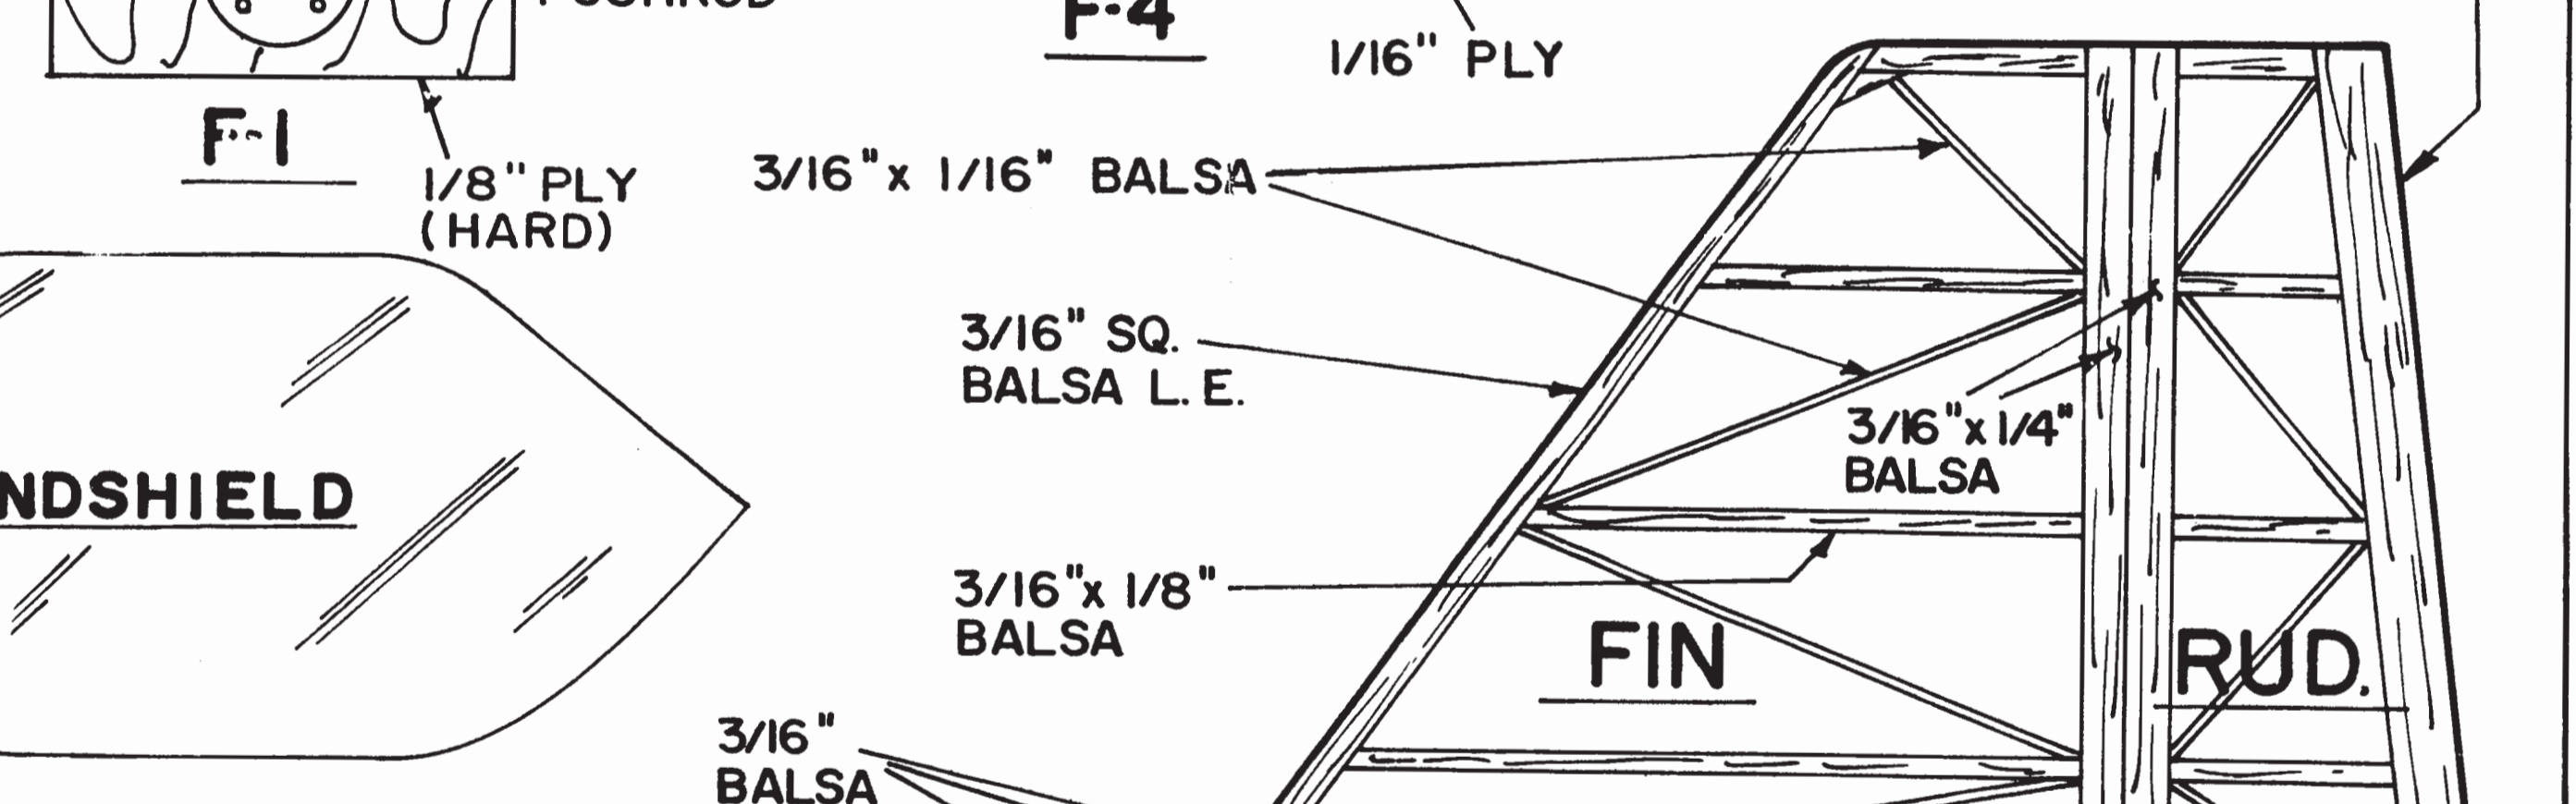

MODEL AIRPLANE NEWS
KADETITO
DESIGNED BY ALEX D. McLEOD
INKED PLAN BY JOE DEMARCO
SHEET 2 OF 2 ALL RIGHTS RESERVED FSP 11941

MODEL AIRPLANE NEWS
KADETITO
DESIGNED BY ALEX D. McLEOD
INKED PLAN BY JOE DEMARCO
WING SPAN 39"
GAS ENGINE .049 - .09
ELEC. MOTOR 035 COBALT
SHEET 1 OF 2 ALL RIGHTS RESERVED FSP 11941